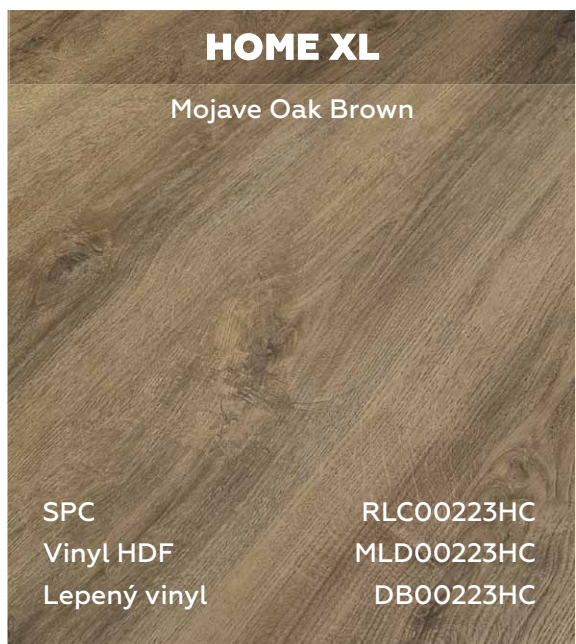

HOME

Kalahari Oak Beige

SPC RLC00216HC
Vinyl HDF MLD00216HC
Lepený vinyl DB00216HC

HOME

Sahara Oak Brown

SPC RLC00217HC
Vinyl HDF MLD00217HC
Lepený vinyl DB00217HC

HOME

Sonora Oak Brown

SPC RLC00218HC
Vinyl HDF MLD00218HC
Lepený vinyl DB00218HC

HOME

Arctic Oak Light Grey

SPC RLC00219HC
Vinyl HDF MLD00219HC
Lepený vinyl DB00219HC

HOME

Atacama Oak Grey

SPC RLC00220HC
Vinyl HDF MLD00220HC
Lepený vinyl DB00220HC